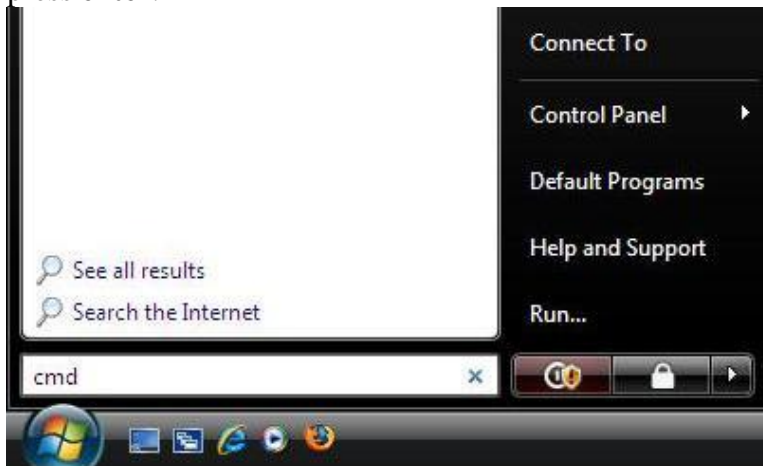

Finding the Mac Address in Windows Vista

1. **Click** on the Windows Button and then type in **cmd** in search dialogue box and press **enter**.

2. In the box that opens type **ipconfig/all** and press **enter**.